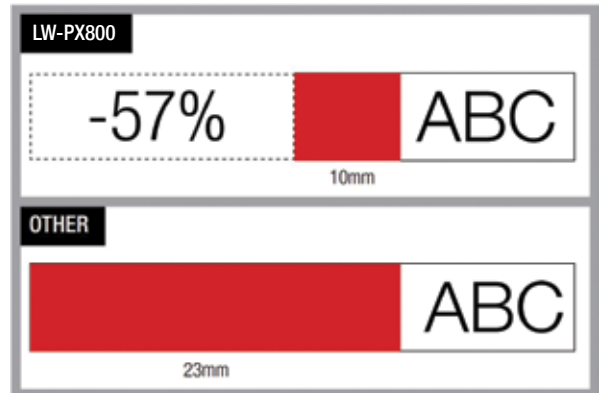

FEATURES AND FUNCTIONS

Print Wirelessly

Connect any Android or iOS mobile device to print labels wirelessly with the LW-PX800. Epson's FREE apps, Epson iLabel and Epson Datacom, come with pre-loaded templates, symbols, fonts and bar codes for the job you need to get done. Customize your own labels, use images from your photo gallery, and use voice-to-text for hands-free labeling.

Epson iLABEL

Epson Datacom

Save Tape

Say goodbye to unnecessary tape waste! LABELWORKS PX margins can help save you up to 60% in tape over the course of ownership.

Mixed Length Function

The LW-PX800 comes with an automatic cutter for optimal efficiency. Print various length labels all in a single half-cut strip of labels, separated only by Epson's half-cut feature that cuts only the label, not the backing, when printing multiple labels at one time.