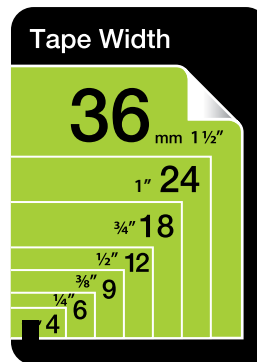

# Xtra BENEFITS

- All standard tapes are 30 feet long (See tape guide on back)
- All standard tapes have split back liner, except 1/6"-4mm
- PX tapes are backwards compatible with older K-Sun® Printers  
(Visit [www.ksun.com](http://www.ksun.com) for details)

# Standard Industrial Tapes 30' unless noted

1/6" 4mm	BLACK on clear	BLACK on white	BLACK on yellow
	#204BCPX	#204BWPX	#204BYPX

1/4" 6mm	BLACK on clear	BLACK on white	WHITE on black	BLACK on blue	BLACK on green	BLACK on red
	#206BCPX	#206BWPX	#206WBXP	#206BBPX	#206BGPX	#206BRPX