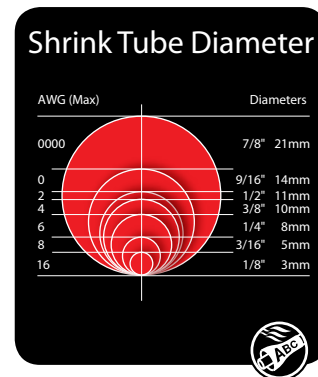

# Xtra BENEFITS

- All standard tapes are 30 feet long (See tape guide on back)
- All standard tapes have split back liner, except 1/6"-4mm
- PX tapes are backwards compatible with older K-Sun® Printers  
(Visit [www.ksun.com](http://www.ksun.com) for details)